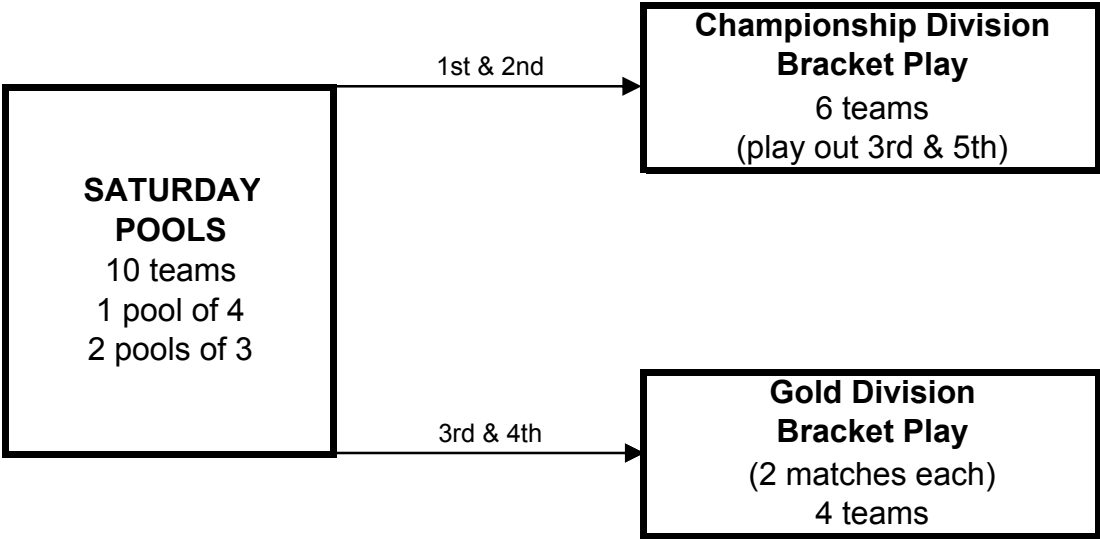

NORTH TEXAS INVITATIONAL - 12's DIVISION

SATURDAY

SUNDAY

SATURDAY

- All 4-team pools will play 2 sets to 25 points, no cap
- All 3-team pools will play 3 sets to 25 points, no cap

SUNDAY

- All matches will be best 2 of 3 sets (3rd set to 15 points), no cap
- Watch refereeing assignments carefully, some teams will have to referee prior to their first match on Sunday
- Unless noted otherwise, the losing team will referee the next match on the same court

North Texas Invitational

February 5-6, 2005

12 & UNDER DIVISION - SATURDAY POOL SCHEDULE

Pool 1		12's DIVISION		Games		Win-Loss	Point	Finish
Court 3	Summit Sports Complex	Won	Lost	Ratio	Percentage	Place		
1. Victory 12 National		6	0	1.000	2.000	1		
2. Mad Frog 12's		4	2	0.667	1.527	2		
3. Team PSA 12 Red		2	4	0.333	0.754	3		
4. Dallas Juniors 122		0	6	0.000	0.400	4		
Day/Time	Sat. 8:00a	Sat. 9:00a	Sat. 10:00a	Sat. 11:00a	Sat. 1:00p	Sat. 2:00p		
Work Team	(2)	(1)	(3)	(1)	(2)	(4)		
Match	1 vs 3	2 vs 4	1 vs 4	2 vs 3	3 vs 4	1 vs 2		
Score-Game 1	25 11	25 10	25 8	25 15	25 18	25 18		
Score-Game 2	25 9	25 0	25 8	25 16	25 16	25 21		
Score-Game 3								

* There is a Floater Pool playing on Ct. 3 at 12pm. Dallas Juniors to Ref POOL COMPLETE: Y

Pool 2		12's DIVISION		Games		Win-Loss	Point	Finish
Court 2	Summit Sports Complex	Won	Lost	Ratio	Percentage	Place		
1. Dallas Juniors 121		2	4	0.333	0.662	2		
2. Texas Advantage 12 Asics		6	0	1.000	1.852	1		
3. Texas Juniors DFW 12 Gold		1	5	0.167	0.843	3		
Day/Time	Sat. 8:00a	Sat. 9:00a	Sat. ASAP	Sat. ASAP				
Work Team	(1)	(2)	(1)	(3)				
Match	Team 1	1 vs 3	2 vs 3	1 vs 2				
Score-Game 1	above to Ref	25 20	25 15	10 25				
Score-Game 2	8am match	9 25	25 12	9 25				
Score-Game 3	on Court 2	25 22	25 19	16 25				

ALL MATCHES WILL BE BEST 2 OUT OF 3. THE FIRST TWO GAMES WILL BE TO 25 POINTS RALLY SCORE, WIN BY TWO, NO CAP. THE THIRD GAME WILL BE TO 15 POINTS RALLY SCORE, WIN BY TWO, NO CAP.