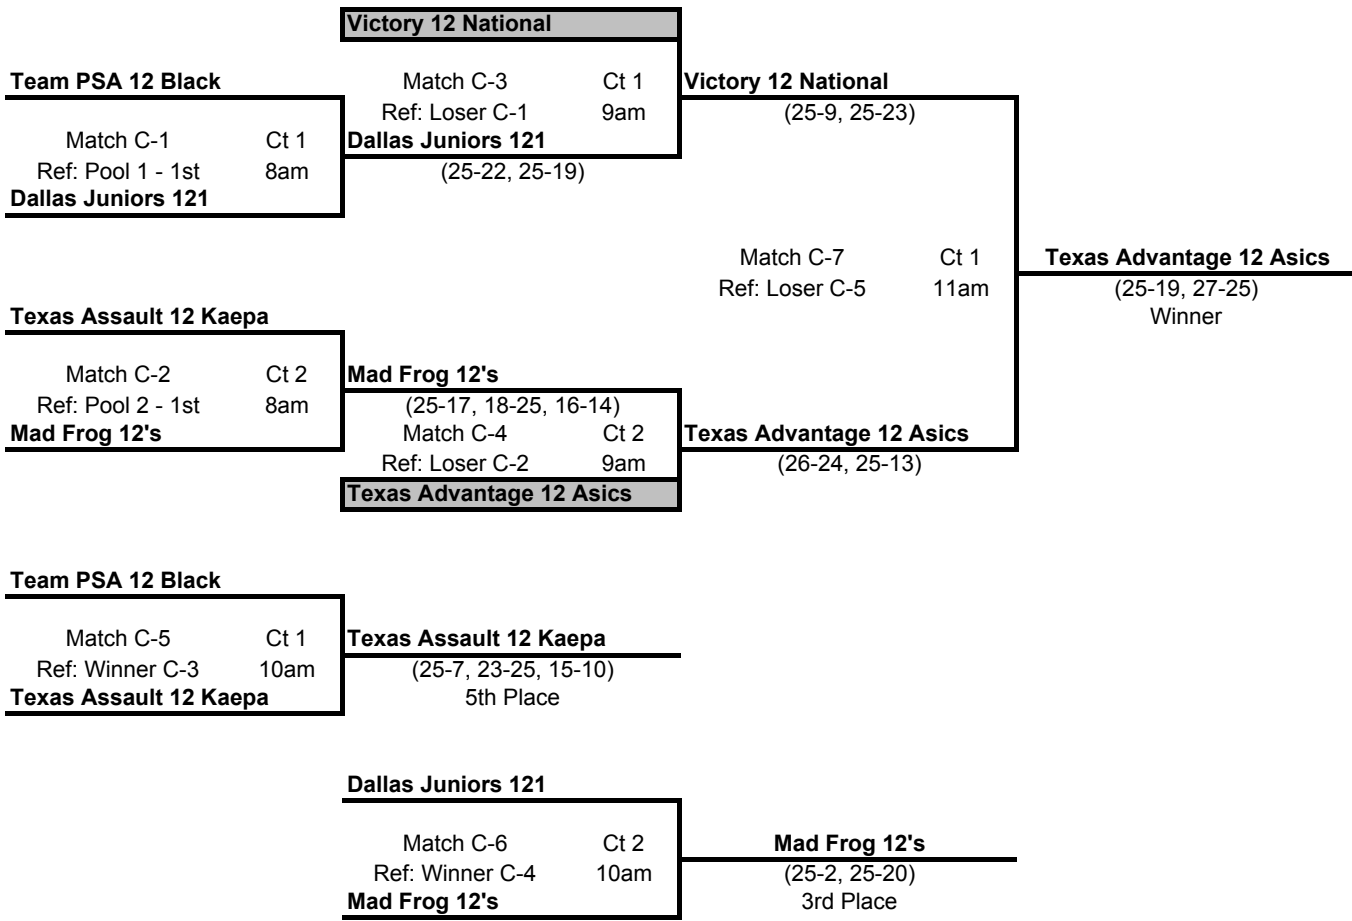

POOL COMPLETE: Y

Pool 3		12's DIVISION		Games		Win-Loss	Point	Finish
Court 2	Summit Sports Complex	Won	Lost	Ratio	Percentage	Place		
1. Texas Assault 12 Kaepa		6	0	1.000	1.366	1		
2. Team PSA 12 Black		2	4	0.333	0.874	2		
3. Victory 12 Regional		1	5	0.167	0.845	3		
Day/Time	Sat. 1:00p	Sat. ASAP	Sat. ASAP					
Work Team	(2)	(1)	(3)					
Match	1 vs 3	2 vs 3	1 vs 2					
Score-Game 1	25 19	23 25	25 6					
Score-Game 2	25 21	25 23	28 26					
Score-Game 3	25 20	25 17	25 20					

POOL COMPLETE: Y

All 4-team pools will play 2 games to 25 points, no cap

All 3-team pools will play 3 games to 25 points, no cap

North Texas Invitational

February 5-6, 2005

SUNDAY - CHAMPIONSHIP BRACKET PLAYOFF - 12's DIVISION

North Texas Invitational

February 5-6, 2005

SUNDAY - GOLD BRACKET PLAYOFF - 12's DIVISION

Team PSA 12 Red

Match G-1	Ct 2
Ref: Pool 1 - 4th	11am
Victory 12 Regional	

Dallas Juniors 122

Match G-2	Ct 2
Ref: Loser G-1	12pm
Texas Juniors DFW 12 Gold	