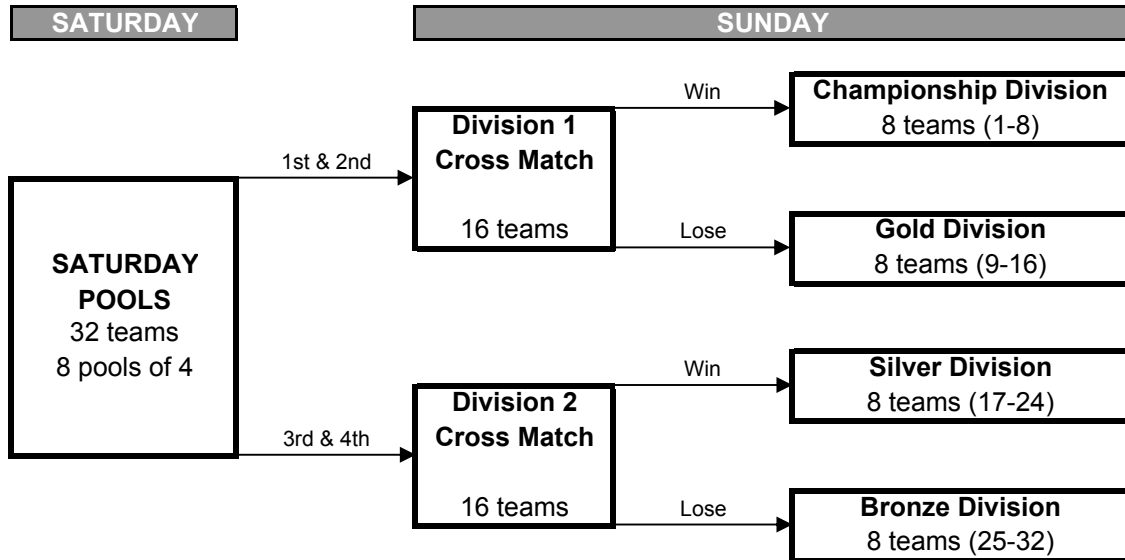

### SATURDAY

- All 4-team pools will play 2 sets to 25 points, no cap
- All 3-team pools will play 3 sets to 25 points, no cap