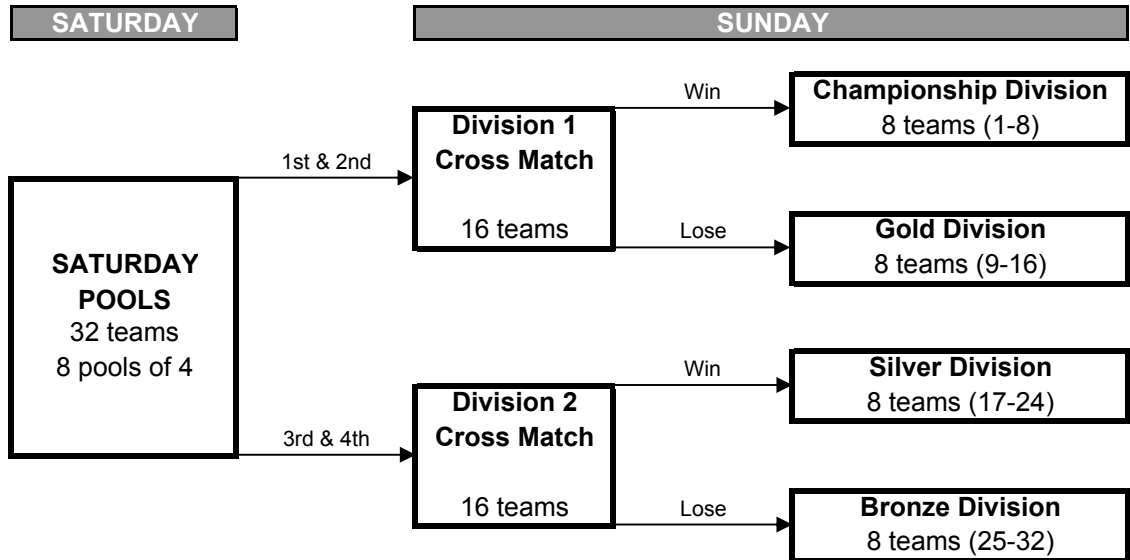

NORTH TEXAS INVITATIONAL - 16 & UNDER DIVISION

SATURDAY

- All 4-team pools will play 2 sets to 25 points, no cap
- All 3-team pools will play 3 sets to 25 points, no cap

SUNDAY

- All matches will be best 2 of 3 sets (3rd set to 15 points), no cap
- Watch refereeing assignments carefully, some teams will have to referee prior to their first match on Sunday
- Unless noted otherwise, the losing team will referee the next match on the same court

North Texas Invitational

February 5-6, 2005

16 & UNDER DIVISION - SATURDAY POOL SCHEDULE

Pool 1 16's DIVISION		Games		Win-Loss	Point	Finish
Court 7 Advantage Sports Center		Won	Lost	Ratio	Percentage	Place
1. Skyline Juniors 16 RoShamBo						
		6	0	1.000	2.459	1
2. Club Kahuna - South Shore 16's						
		4	2	0.667	1.000	2
3. Texas Assault 16 Elite						
		0	6	0.000	0.680	4
4. Grayson Juniors 16 Lady Aces						
		2	4	0.333	0.713	3
Day/Time	Sat. 8:00a	Sat. 9:00a	Sat. 10:00a	Sat. 11:00a	Sat. 12:00p	Sat. 1:00p
Work Team	(2)	(1)	(3)	(1)	(2)	(4)
Match	1 vs 3	2 vs 4	1 vs 4	2 vs 3	3 vs 4	1 vs 2
Score-Game 1	25 12	25 22	25 11	25 14	20 25	25 7
Score-Game 2	25 15	25 10	25 9	25 18	23 25	25 7

* There is a Floater Pool playing on Ct. 7 at 2pm. Skyline to Ref POOL COMPLETE: Y

Pool 2 16's DIVISION		Games		Win-Loss	Point	Finish
Court 7 Advantage Sports Center		Won	Lost	Ratio	Percentage	Place
1. Dallas Force 16 National						
		5	1	0.833	1.361	1
2. West Texas Jrs Wreck 16-1						
		2	4	0.333	0.765	3
3. OK Charge 16-Kaepa						
		5	1	0.833	1.282	2
4. Ravens 16 Christy						
		0	6	0.000	0.737	4
Day/Time	Sat. 3:00p	Sat. 4:00p	Sat. 5:00p	Sat. 6:00p	Sat. 7:00p	Sat. 8:00p
Work Team	(2)	(1)	(3)	(1)	(2)	(4)
Match	1 vs 3	2 vs 4	1 vs 4	2 vs 3	3 vs 4	1 vs 2
Score-Game 1	25 23	25 13	25 16	19 25	27 25	25 16
Score-Game 2	22 25	25 23	25 16	7 25	25 19	25 12