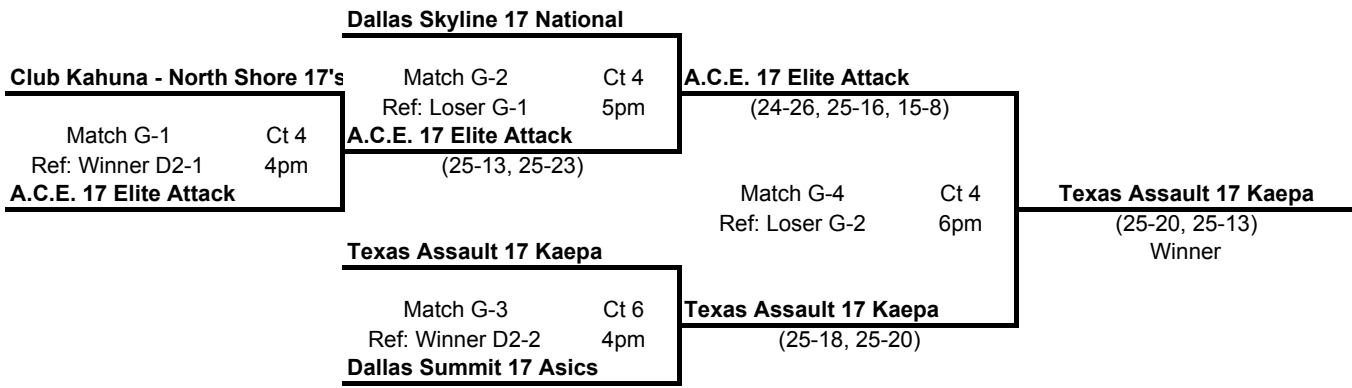

SUNDAY - GOLD BRACKET PLAYOFF - 17's DIVISION

LOSING TEAMS MUST WORK/REF THE FOLLOWING MATCH ON THE SAME COURT UNLESS NOTED OTHERWISE

ALL MATCHES WILL BE BEST 2 OUT OF 3. THE FIRST TWO GAMES WILL BE TO 25 POINTS RALLY SCORE, WIN BY TWO, NO CAP. THE THIRD GAME WILL BE TO 15 POINTS RALLY SCORE, WIN BY TWO, NO CAP.