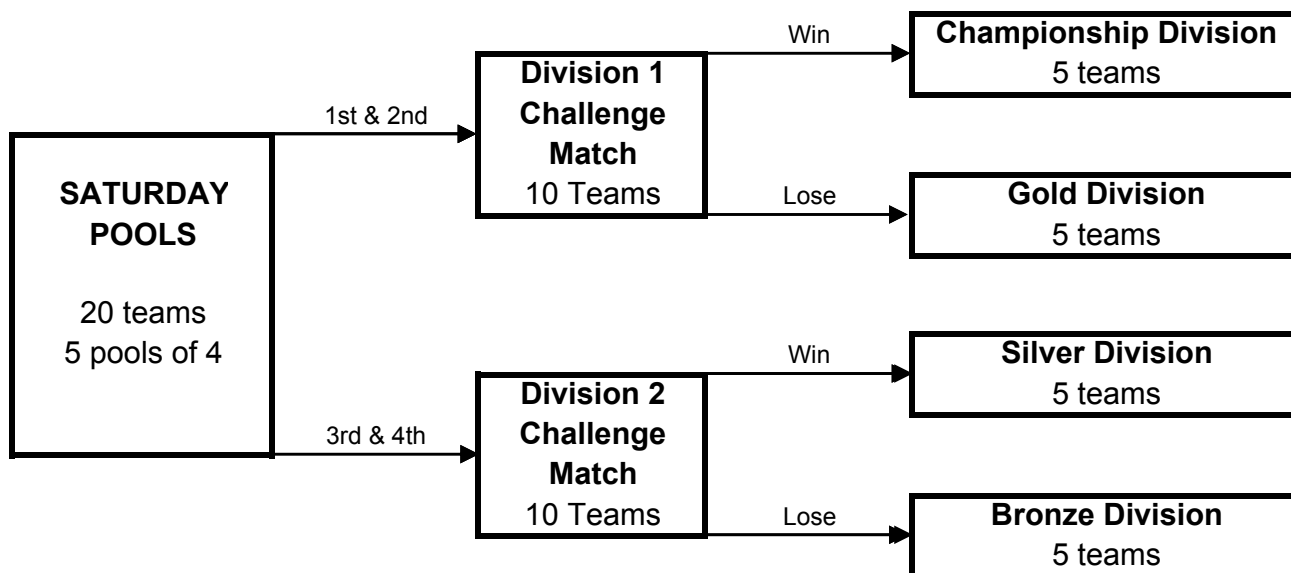

# NORTH TEXAS INVITATIONAL - 17 & UNDER DIVISION

**SATURDAY**

**SUNDAY**

## SATURDAY

- All 4-team pools will play 2 sets to 25 points, no cap
- All 3-team pools will play 3 sets to 25 points, no cap