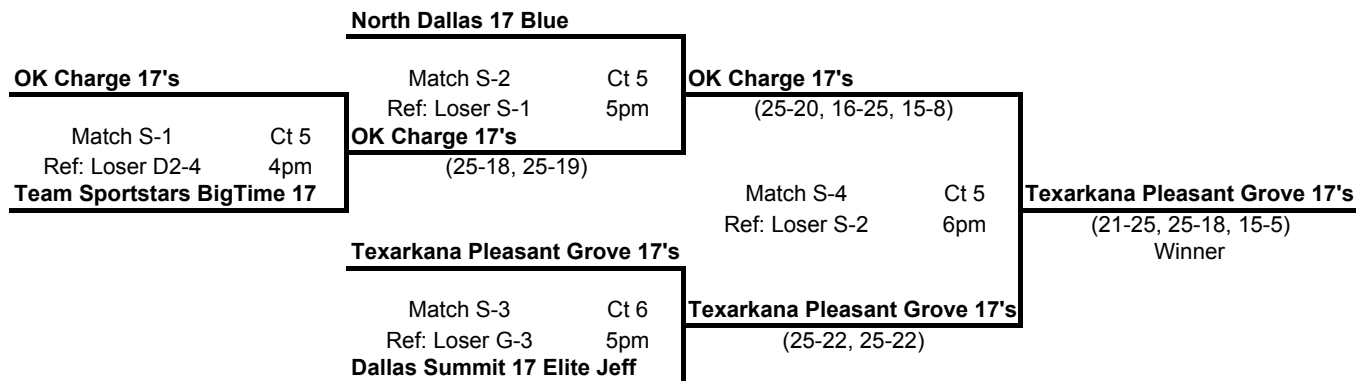

North Texas Invitational

February 5-6, 2005

SUNDAY - SILVER BRACKET PLAYOFF - 17's DIVISION