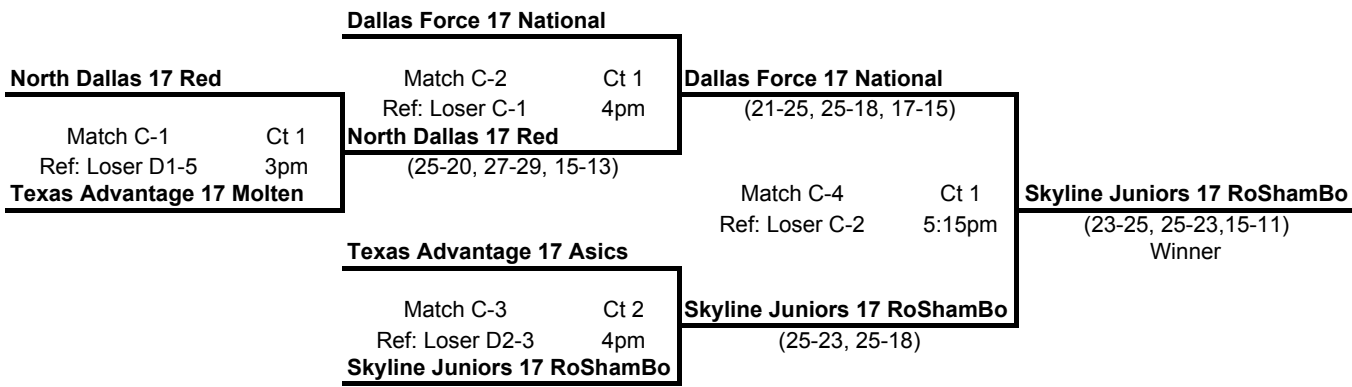

North Texas Invitational

February 5-6, 2005

SUNDAY - CHAMPIONSHIP BRACKET PLAYOFF - 17's DIVISION