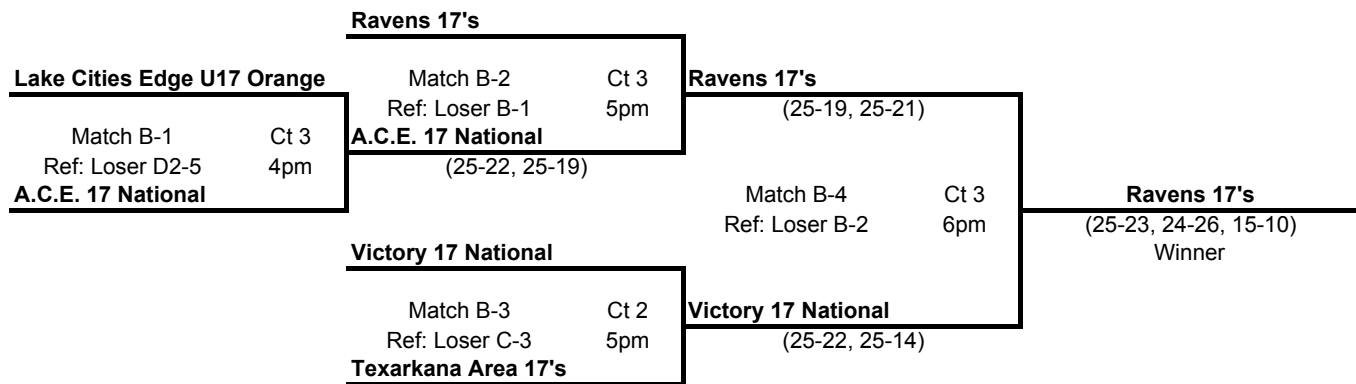

SUNDAY - BRONZE BRACKET PLAYOFF - 17's DIVISION

LOSING TEAMS MUST WORK/REF THE FOLLOWING MATCH ON THE SAME COURT UNLESS NOTED OTHERWISE

ALL MATCHES WILL BE BEST 2 OUT OF 3. THE FIRST TWO GAMES WILL BE TO 25 POINTS RALLY SCORE, WIN BY TWO, NO CAP. THE THIRD GAME WILL BE TO 15 POINTS RALLY SCORE, WIN BY TWO, NO CAP.