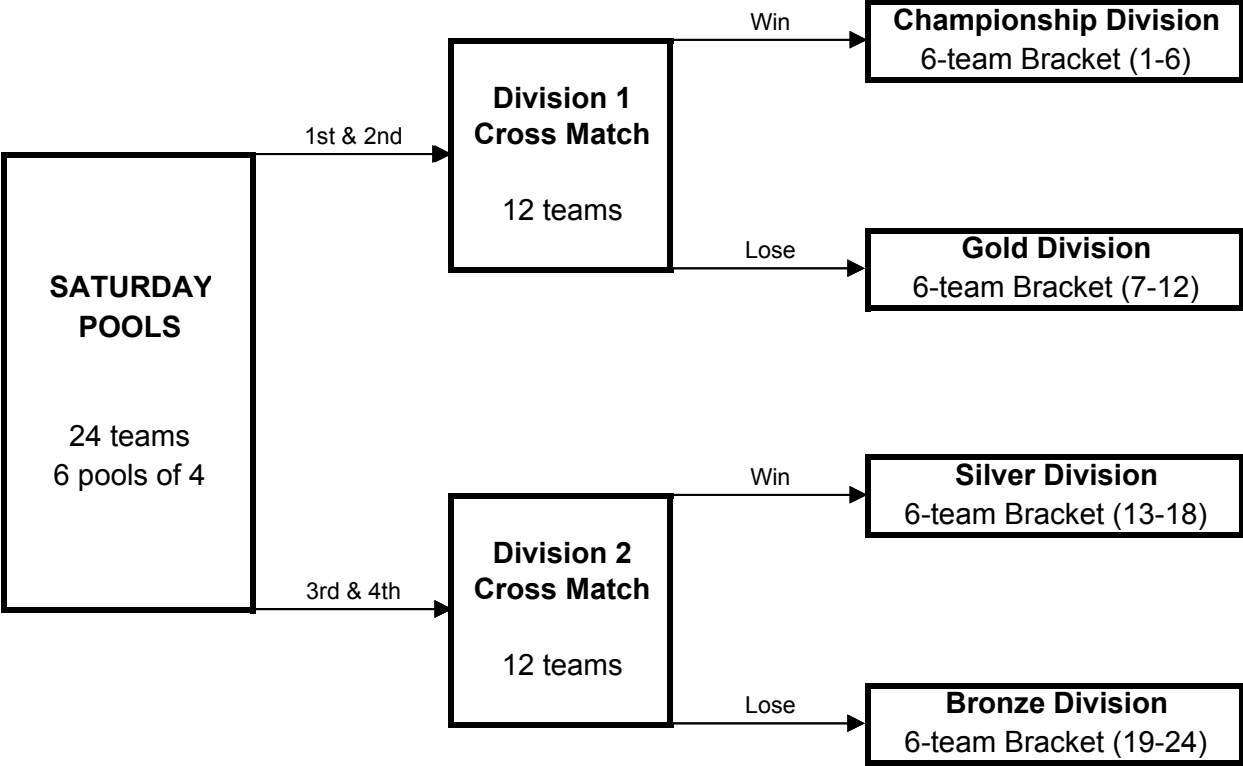

NORTH TEXAS INVITATIONAL - 18 & UNDER DIVISION

SATURDAY

SUNDAY

SATURDAY

- All 4-team pools will play 2 sets to 25 points, no cap
- All 3-team pools will play 3 sets to 25 points, no cap

SUNDAY

- All matches will be best 2 of 3 sets (3rd set to 15 points), no cap
- Watch refereeing assignments carefully, some teams will have to referee prior to their first match on Sunday
- Unless noted otherwise, the losing team will referee the next match on the same court

North Texas Invitational

February 5-6, 2005

18's Division - Saturday Pool Schedule

Pool 3		18's DIVISION		Games		Win-Loss	Point	Finish
Court 1		Summit North - Plano		Won	Lost	Ratio	Percentage	Place
1. Dallas Summit 18 Asics		6	0	1.000	1.316	1		
2. TVC 18 Ray		3	3	0.500	1.150	3		
3. Texas United 18-1		3	3	0.500	1.072	2		
4. Lake Area United 18 Pink Panthers		0	6	0.000	0.580	4		
Day/Time	Sat. 3:00p	Sat. ASAP	Sat. ASAP	Sat. ASAP	Sat. ASAP	Sat. ASAP	Sat. ASAP	Sat. ASAP
Work Team	(2)	(1)	(3)	(1)	(2)	(4)		
Match	1 vs 3	2 vs 4	1 vs 4	2 vs 3	3 vs 4	1 vs 2		
Score-Game 1	25 17	25 15	25 17	25 20	25 16	25 17		
Score-Game 2	25 22	25 10	25 18	23 25	25 11	25 23		

POOL COMPLETE: Y

Pool 1		18's DIVISION		Games		Win-Loss	Point	Finish
Court 1		Summit North - Plano		Won	Lost	Ratio	Percentage	Place
1. Skyline Juniors 18 RoShamBo		6	0	1.000	2.083	1		
2. Dallas Sting 18 Blue		4	2	0.667	1.189	2		
3. Sport Volleyball Hazmat 18		1	5	0.167	0.697	3		
4. Texas Juniors DFW 17-18 Blue		1	5	0.167	0.628	4		
Day/Time	Sat. 8:00a	Sat. ASAP	Sat. ASAP	Sat. ASAP	Sat. ASAP	Sat. ASAP	Sat. ASAP	Sat. ASAP
Work Team	(2)	(1)	(3)	(1)	(2)	(4)		
Match	1 vs 3	2 vs 4	1 vs 4	2 vs 3	3 vs 4	1 vs 2		
Score-Game 1	25 14	25 13	25 15	25 14	25 20	25 16		
Score-Game 2	25 3	25 12	25 8	25 22	23 25	25 16		