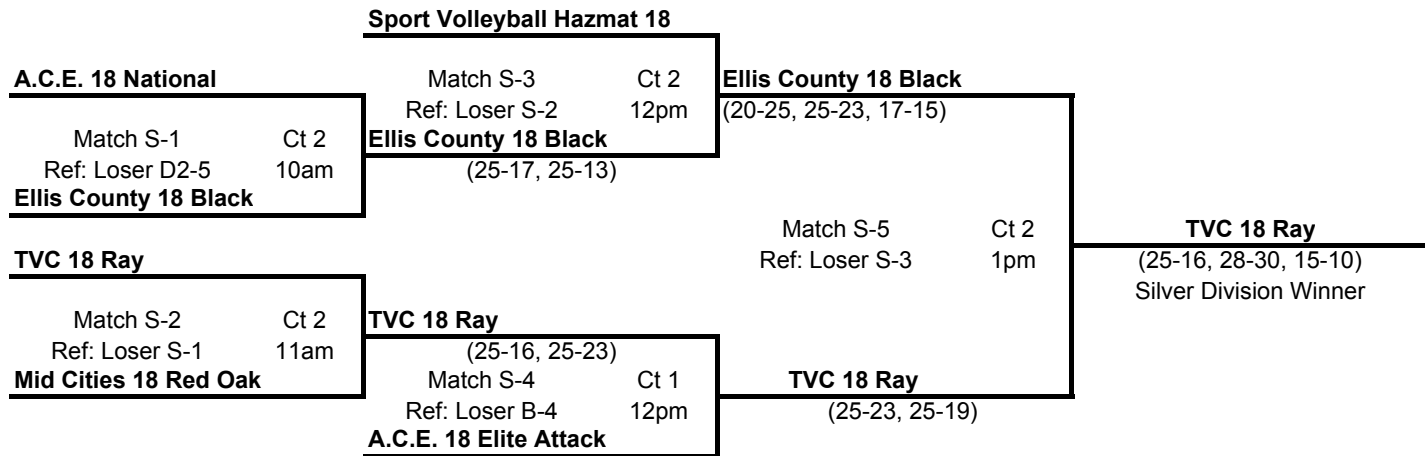

North Texas Invitational

February 5-6, 2005

SUNDAY - CHAMPIONSHIP DIVISION PLAYOFFS - 18's DIVISION

	Skyline Juniors 18 Roshambo		
Texas Advantage 18 Molten	Match C-3 Ct 1 Ref: Loser C-1 5pm	Skyline Juniors 18 Roshambo (25- 6, 25-20)	
Match C-1 Ct 1 Ref: Loser G-2 4pm Texas United 18-1	Texas Advantage 18 Molten		
Dallas Summit 18 Asics		Match C-5 Ct 1 Ref: Loser C-3 6pm	Skyline Juniors 18 Roshambo (25-11, 25-23) Championship Division Winner
Match C-2 Ct 3 Ref: Loser G-1 4pm Skyline Juniors 18 National	Dallas Summit 18 Asics (25-22, 25-12)		
	Match C-4 Ct 3 Ref: Loser C-2 5pm	Texas Advantage 18 Asics (25-17, 19-25, 15-10)	
	Texas Advantage 18 Asics		

SUNDAY - GOLD DIVISION PLAYOFFS - 18's DIVISION

	West Texas Jrs. 10 G's 18-1		
Dallas Sting 18 Blue	Match G-3 Ct 2 Ref: Loser G-4 5pm	West Texas Jrs. 10 G's 18-1 (22-25, 25-23, 16-14)	
Match G-1 Ct 3 Ref: Winner D1-3 3pm Texas Juniors DFW 18 Gold	Texas Juniors DFW 18 Gold		
Team Sportstars BigTime 18		Match G-5 Ct 2 Ref: Loser G-3 6pm	Team Sportstars BigTime 18 (25-16, 25-23) Gold Division Champion
Match G-2 Ct 1 Ref: Winner D1-4 3pm Dallas Summit 18 Elite Krystal	Team Sportstars BigTime 18		
	Match G-4 Ct 2 Ref: Loser D1-6 4pm	Team Sportstars BigTime 18 (27-25, 26-24)	
	East Texas 18 Black		

North Texas Invitational

February 5-6, 2005

SUNDAY - SILVER DIVISION PLAYOFFS - 18's DIVISION

SUNDAY - BRONZE DIVISION PLAYOFFS - 18's DIVISION

LOSING TEAMS MUST WORK/REF THE FOLLOWING MATCH ON THE SAME COURT UNLESS NOTED OTHERWISE