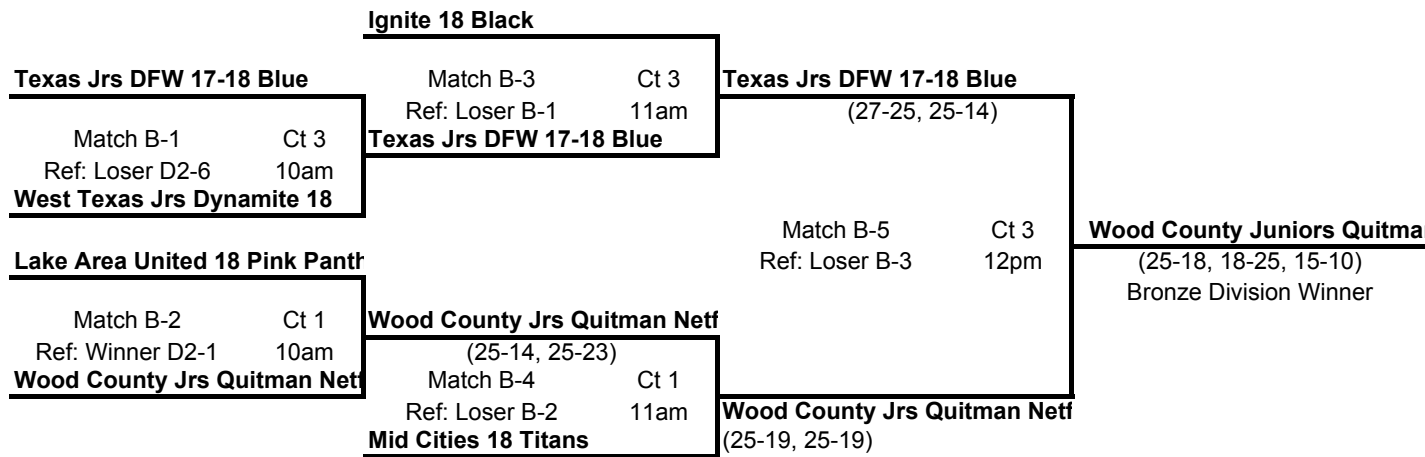

SUNDAY - GOLD DIVISION PLAYOFFS - 18's DIVISION

	West Texas Jrs. 10 G's 18-1		
Dallas Sting 18 Blue	Match G-3 Ct 2 Ref: Loser G-4 5pm	West Texas Jrs. 10 G's 18-1 (22-25, 25-23, 16-14)	
Match G-1 Ct 3 Ref: Winner D1-3 3pm Texas Juniors DFW 18 Gold	Texas Juniors DFW 18 Gold		
Team Sportstars BigTime 18		Match G-5 Ct 2 Ref: Loser G-3 6pm	Team Sportstars BigTime 18 (25-16, 25-23) Gold Division Champion
Match G-2 Ct 1 Ref: Winner D1-4 3pm Dallas Summit 18 Elite Krystal	Team Sportstars BigTime 18		
	Match G-4 Ct 2 Ref: Loser D1-6 4pm	Team Sportstars BigTime 18 (27-25, 26-24)	
	East Texas 18 Black		

LOSING TEAMS MUST WORK/REF THE FOLLOWING MATCH ON THE SAME COURT UNLESS NOTED OTHERWISE

ALL MATCHES WILL BE BEST 2 OUT OF 3. THE FIRST TWO GAMES WILL BE TO 25 POINTS RALLY SCORE, WIN BY TWO, NO CAP. THE THIRD GAME WILL BE TO 15 POINTS RALLY SCORE, WIN BY TWO, NO CAP.

North Texas Invitational

February 5-6, 2005

SUNDAY - SILVER DIVISION PLAYOFFS - 18's DIVISION

SUNDAY - BRONZE DIVISION PLAYOFFS - 18's DIVISION

LOSING TEAMS MUST WORK/REF THE FOLLOWING MATCH ON THE SAME COURT UNLESS NOTED OTHERWISE