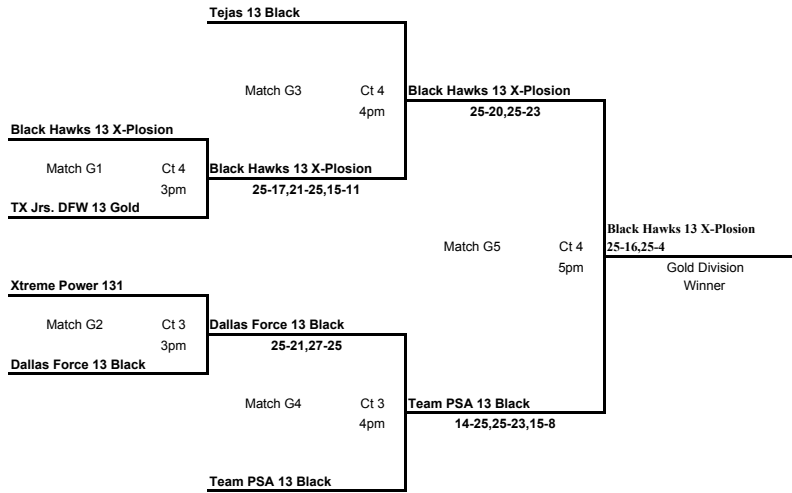

| | |
|---------------------|-------------|
| Match D2-3 | Ct 1 2pm |
| TNT 13 Kelli | |

Nitro 13 National
TNT 13 Kelli

[Grey Box] = Teams must work/ref the prior match on the same court

North Texas Invitational

March 18-19, 2006

SUNDAY - CHAMPIONSHIP BRACKET PLAYOFF - 13's DIVISION

SUNDAY - GOLD BRACKET PLAYOFF - 13's DIVISION

SUNDAY - SILVER BRACKET PLAYOFF - 13's DIVISION

= Teams must work/ref the prior match on the same court

North Texas Invitational

March 18-19, 2006

SUNDAY - BRONZE DIVISION POOL - 13's DIVISION

| BRONZE 13's DIVISION | | Games | | Win-Loss | Point | Finish |
|---------------------------------|---------------|---------------|---------------|----------|------------|----------|
| Court 9 Advantage Sports Center | | Won | Lost | Ratio | Percentage | Place |
| 1. TNT 13 Kelli | | 0 | 4 | 0.000 | 0.500 | 3 |
| 2. TAV MidCities 13 LadyCats | | 4 | 0 | 1.000 | 3.448 | 1 |
| 3. Mondo 13's | | 2 | 2 | 0.500 | 0.750 | 2 |
| Day/Time | Sun. 3pm | Sun. 4pm | Sun. 5pm | | | |
| Work Team | (2) | (1) | (3) | | | |
| Match | 1 vs 3 | 2 vs 3 | 1 vs 2 | | | |
| Score-Game 1 | 15 25 | 25 6 | 7 25 | | | |
| Score-Game 2 | 19 25 | 25 7 | 9 25 | | | |
| Score-Game 3 | | | | | | |