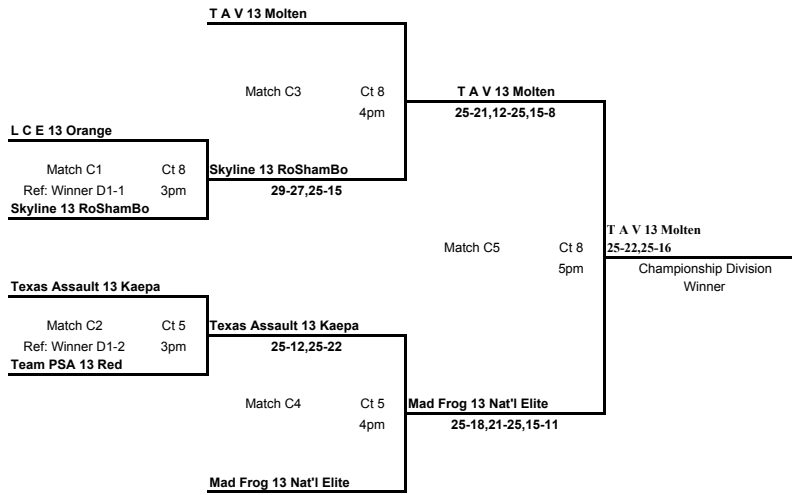

| | |
|---------------------|-------------|
| Match D2-3 | Ct 1 2pm |
| TNT 13 Kelli | |

Nitro 13 National
TNT 13 Kelli

[Grey Box] = Teams must work/ref the prior match on the same court

North Texas Invitational

March 18-19, 2006

SUNDAY - CHAMPIONSHIP BRACKET PLAYOFF - 13's DIVISION

SUNDAY - GOLD BRACKET PLAYOFF - 13's DIVISION

SUNDAY - SILVER BRACKET PLAYOFF - 13's DIVISION

= Teams must work/ref the prior match on the same court

North Texas Invitational

March 18-19, 2006

SUNDAY - BRONZE DIVISION POOL - 13's DIVISION

| BRONZE 13's DIVISION | | Games | | Win-Loss | Point | Finish |
|---------------------------------|---------------|---------------|---------------|----------|------------|----------|
| Court 9 Advantage Sports Center | | Won | Lost | Ratio | Percentage | Place |
| 1. TNT 13 Kelli | | 0 | 4 | 0.000 | 0.500 | 3 |
| 2. TAV MidCities 13 LadyCats | | 4 | 0 | 1.000 | 3.448 | 1 |
| 3. Mondo 13's | | 2 | 2 | 0.500 | 0.750 | 2 |
| Day/Time | Sun. 3pm | Sun. 4pm | Sun. 5pm | | | |
| Work Team | (2) | (1) | (3) | | | |
| Match | 1 vs 3 | 2 vs 3 | 1 vs 2 | | | |
| Score-Game 1 | 15 25 | 25 6 | 7 25 | | | |
| Score-Game 2 | 19 25 | 25 7 | 9 25 | | | |
| Score-Game 3 | | | | | | |