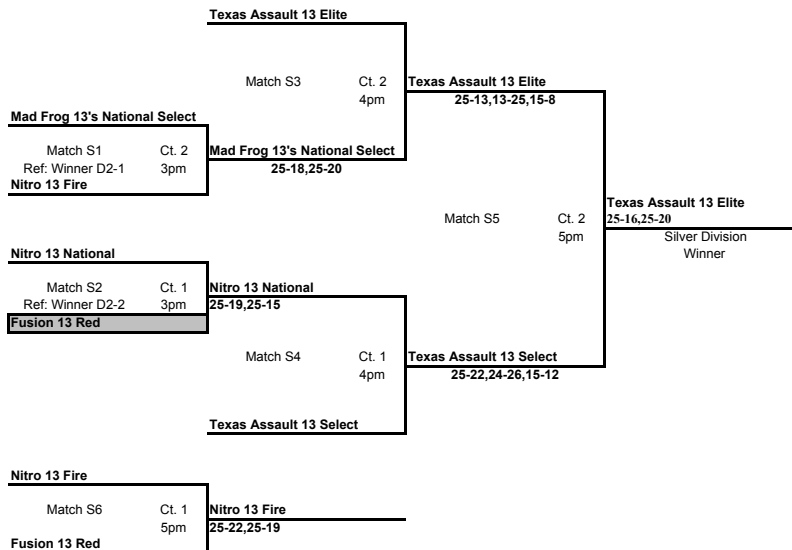

| | |
|---------------------|-------------|
| Match D2-3 | Ct 1 2pm |
| TNT 13 Kelli | |

Nitro 13 National
TNT 13 Kelli

[Grey Box] = Teams must work/ref the prior match on the same court

North Texas Invitational

March 18-19, 2006

SUNDAY - CHAMPIONSHIP BRACKET PLAYOFF - 13's DIVISION

SUNDAY - GOLD BRACKET PLAYOFF - 13's DIVISION

SUNDAY - SILVER BRACKET PLAYOFF - 13's DIVISION

= Teams must work/ref the prior match on the same court

North Texas Invitational

March 18-19, 2006

SUNDAY - BRONZE DIVISION POOL - 13's DIVISION

| BRONZE 13's DIVISION | | Games | | Win-Loss | Point | Finish |
|---------------------------------|---------------|---------------|---------------|----------|------------|----------|
| Court 9 Advantage Sports Center | | Won | Lost | Ratio | Percentage | Place |
| 1. TNT 13 Kelli | | 0 | 4 | 0.000 | 0.500 | 3 |
| 2. TAV MidCities 13 LadyCats | | 4 | 0 | 1.000 | 3.448 | 1 |
| 3. Mondo 13's | | 2 | 2 | 0.500 | 0.750 | 2 |
| Day/Time | Sun. 3pm | Sun. 4pm | Sun. 5pm | | | |
| Work Team | (2) | (1) | (3) | | | |
| Match | 1 vs 3 | 2 vs 3 | 1 vs 2 | | | |
| Score-Game 1 | 15 25 | 25 6 | 7 25 | | | |
| Score-Game 2 | 19 25 | 25 7 | 9 25 | | | |
| Score-Game 3 | | | | | | |