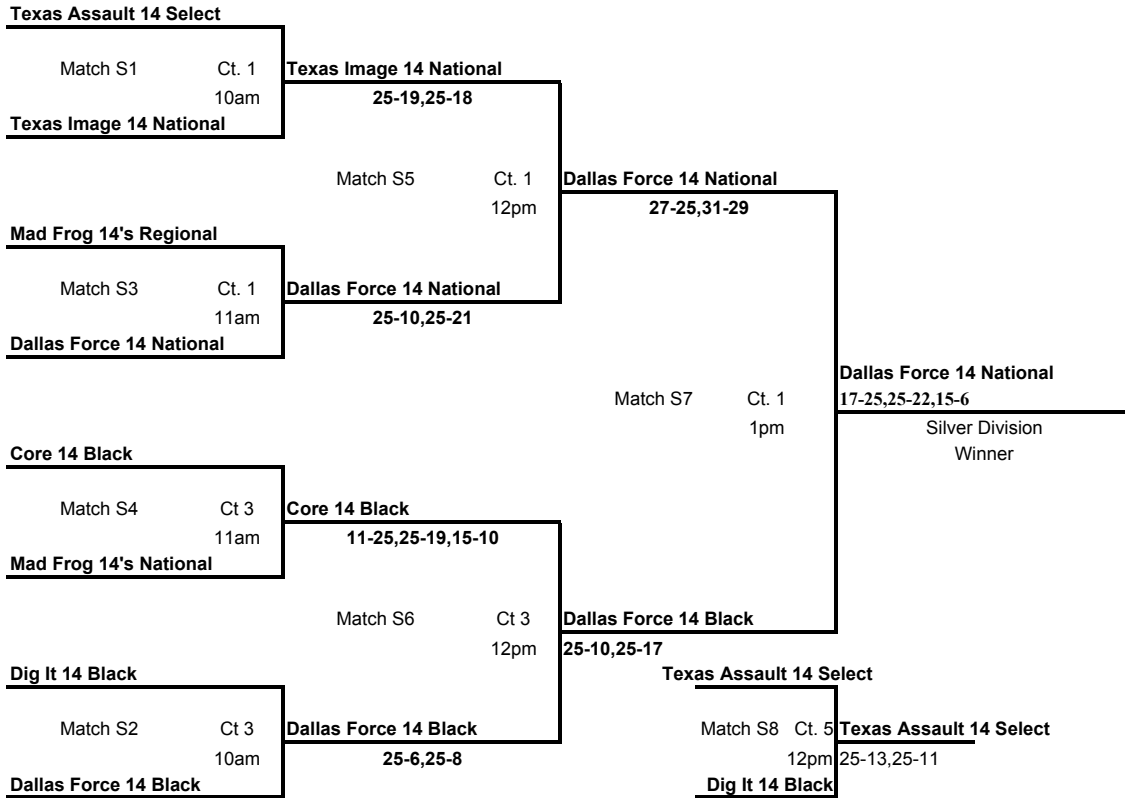

North Texas Invitational

March 18-19, 2006

SUNDAY - SILVER BRACKET PLAYOFF - 14's DIVISION