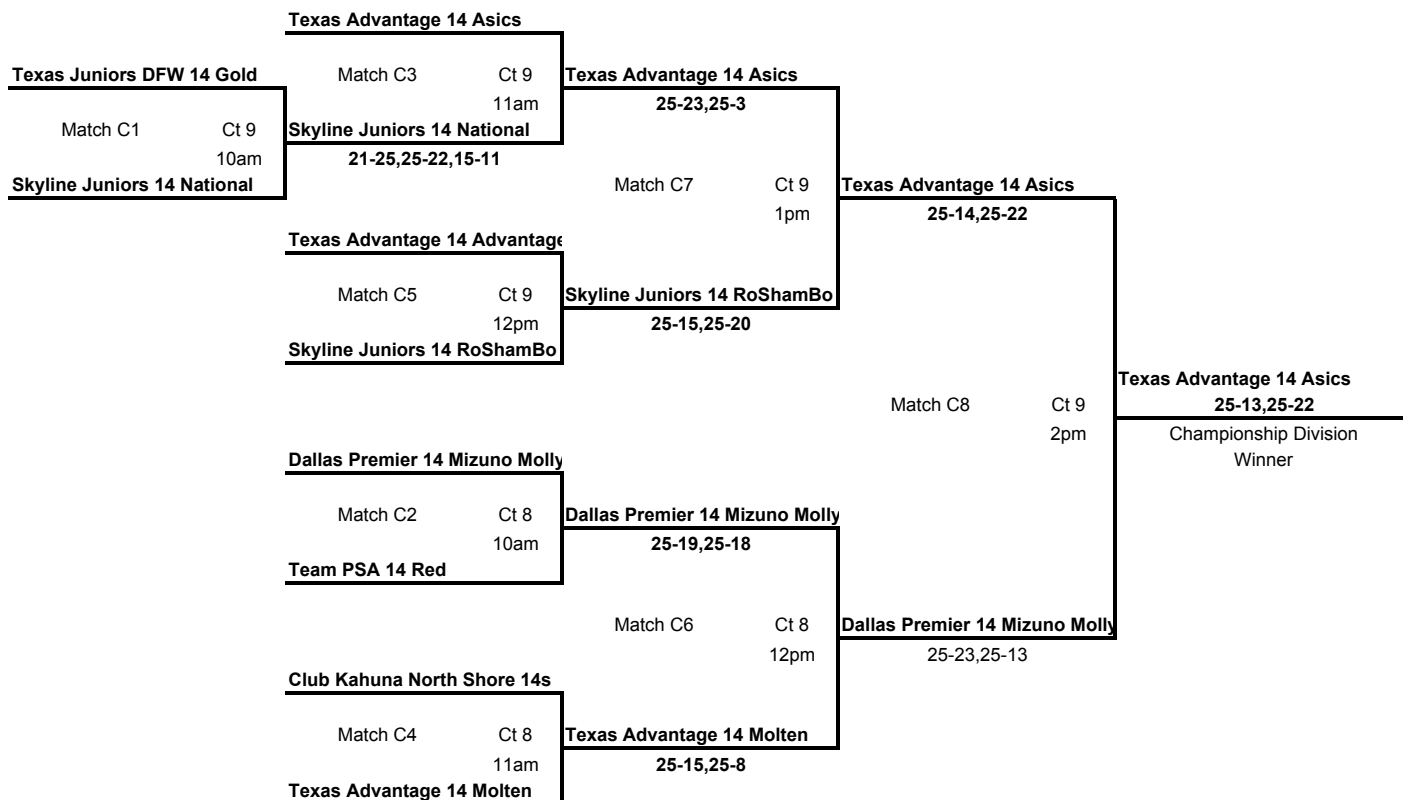

North Texas Invitational

March 18-19, 2006

SUNDAY - CHAMPIONSHIP BRACKET PLAYOFF - 14's DIVISION