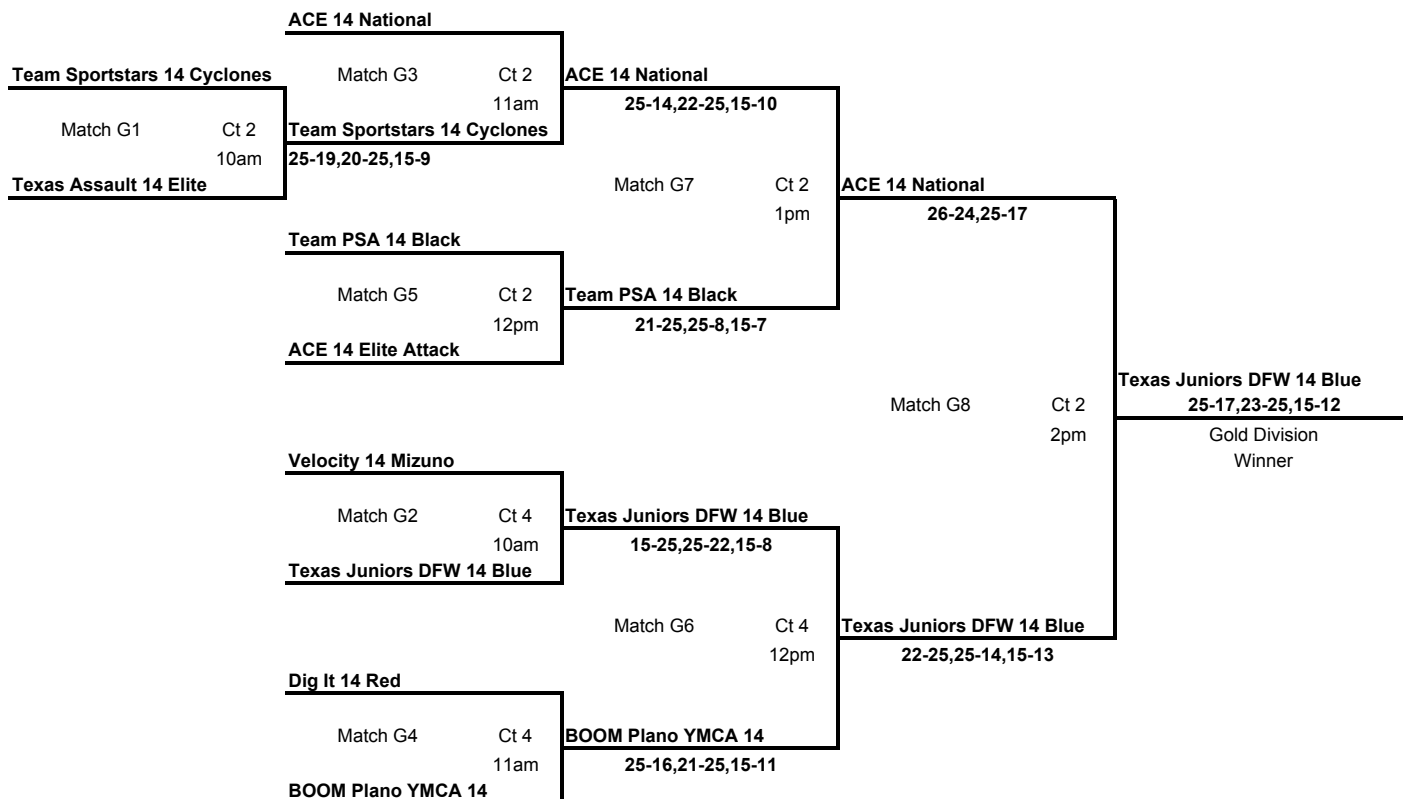

SUNDAY - GOLD BRACKET PLAYOFF - 14's DIVISION