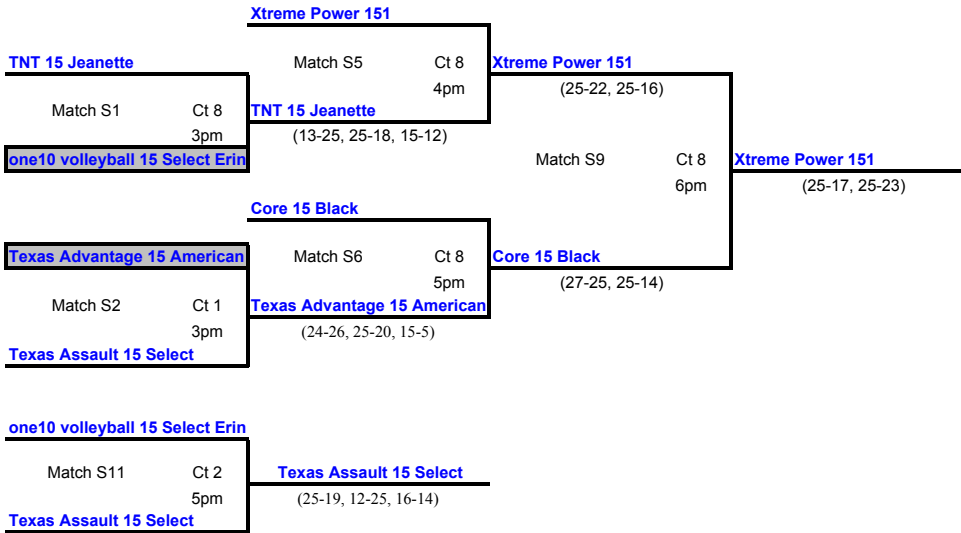

North Texas Invitational

March 18-19, 2006

SUNDAY - SILVER BRACKET "A" PLAYOFF - 15's DIVISION