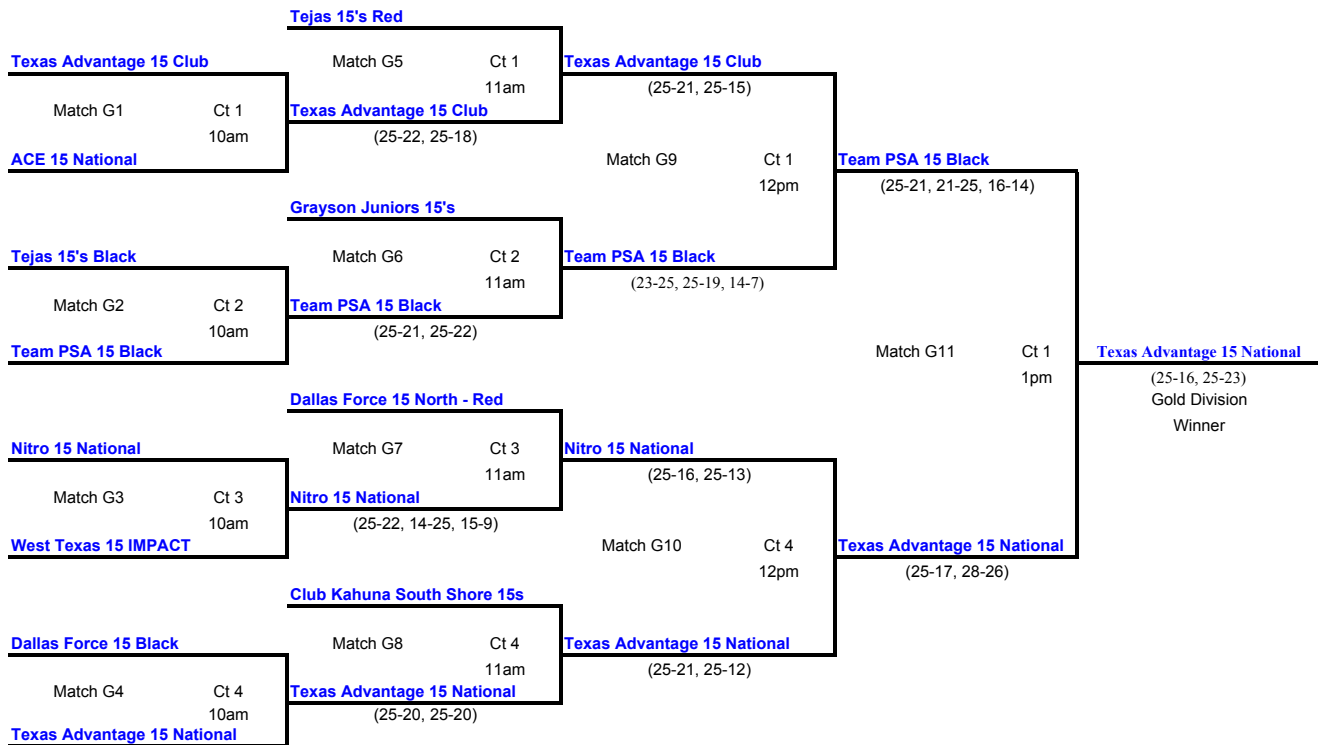

SUNDAY - GOLD BRACKET PLAYOFF - 15's DIVISION