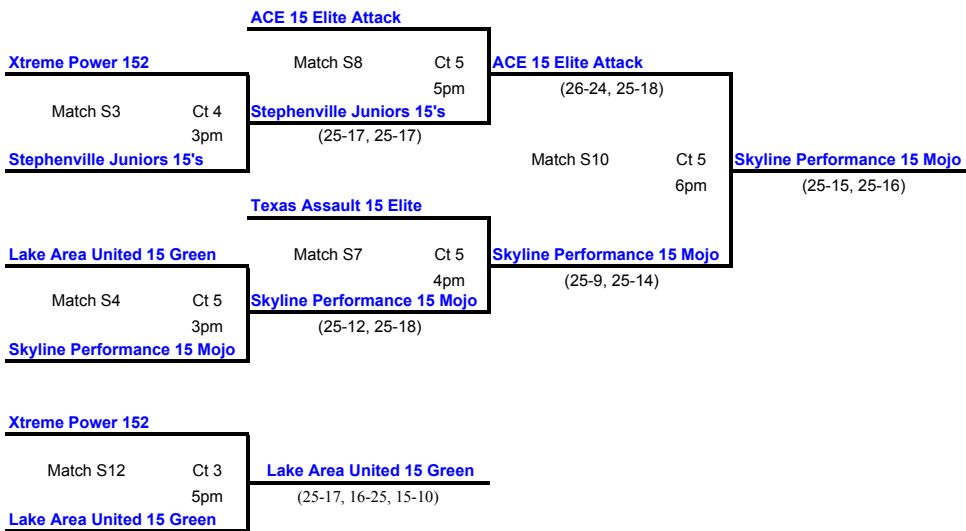

SUNDAY - SILVER BRACKET "B" PLAYOFF - 15's DIVISION