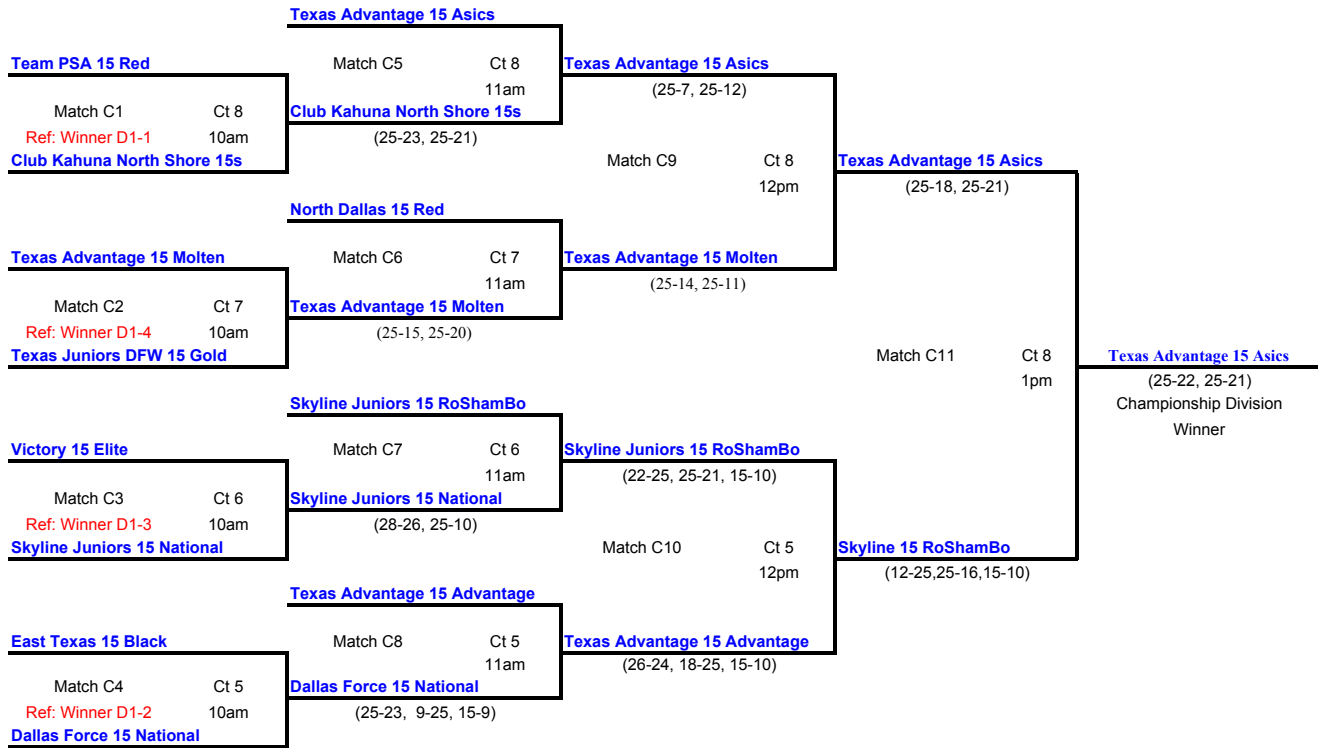

#### Team Sportstars 15 Raiders

Match D2-3	Ct 5	<b>Core 15 Black</b>
	2pm	(25-20, 25-16)
<b>Core 15 Black</b>		

#### Texas Assault 15 Elite

Match D2-4	Ct 8	<b>Texas Assault 15 Elite</b>
Ref: Winner D2-6	2pm	(25-16, 25-23)
<b>Lake Cities Edge 15 Black</b>		

= Teams must work/ref the prior match on the same court

# North Texas Invitational

March 18-19, 2006

## SUNDAY - CHAMPIONSHIP BRACKET PLAYOFF - 15's DIVISION