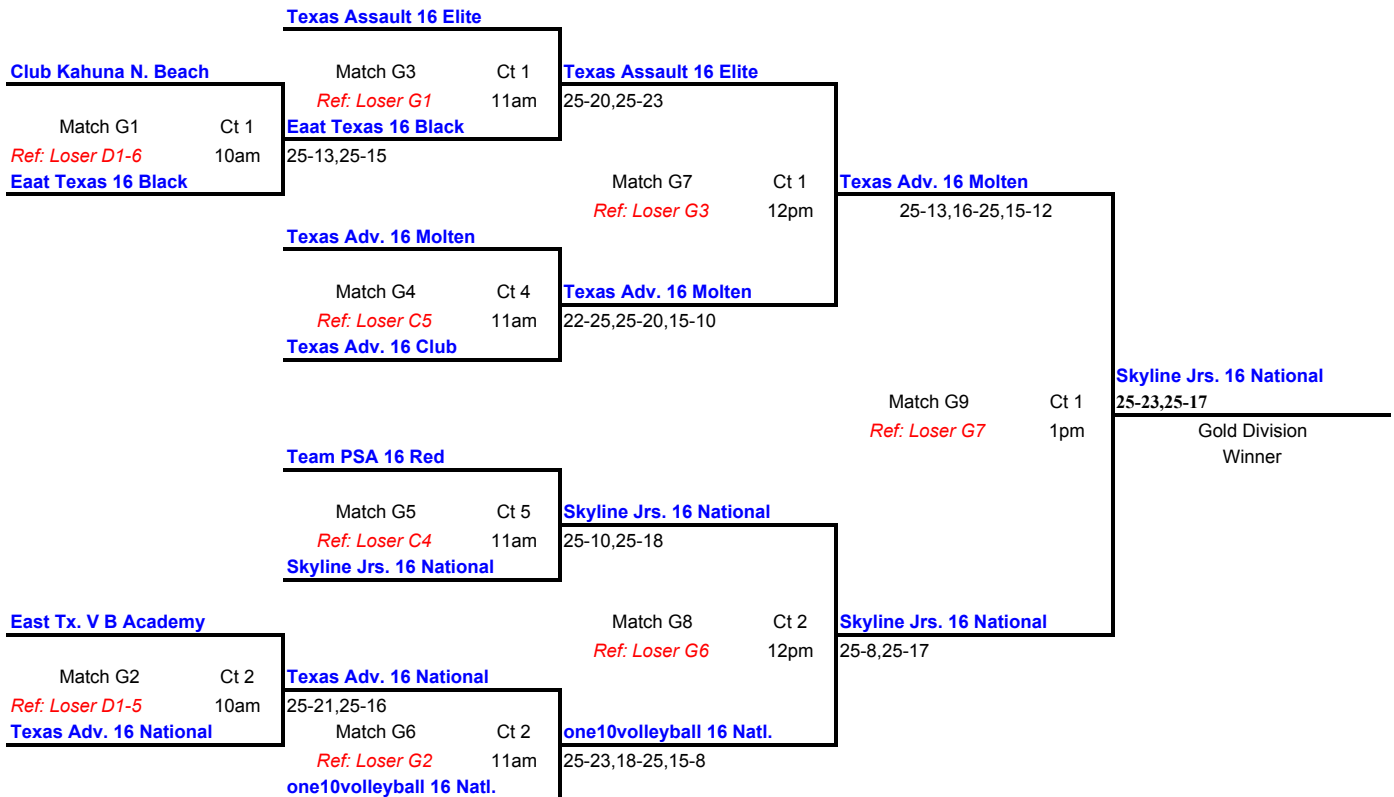

SUNDAY - GOLD BRACKET PLAYOFF - 16's DIVISION