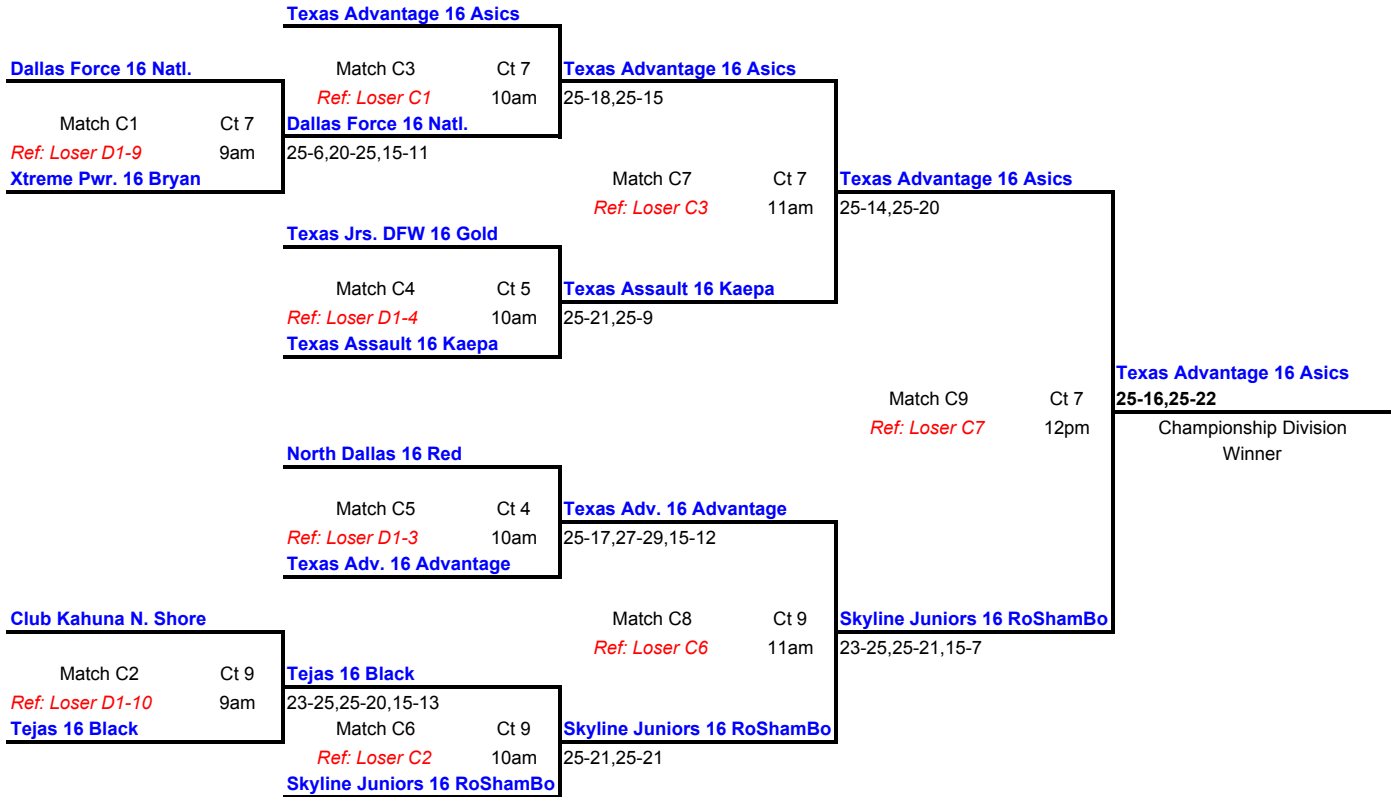

North Texas Invitational

March 25-26, 2006

SUNDAY - CHAMPIONSHIP BRACKET PLAYOFF - 16's DIVISION