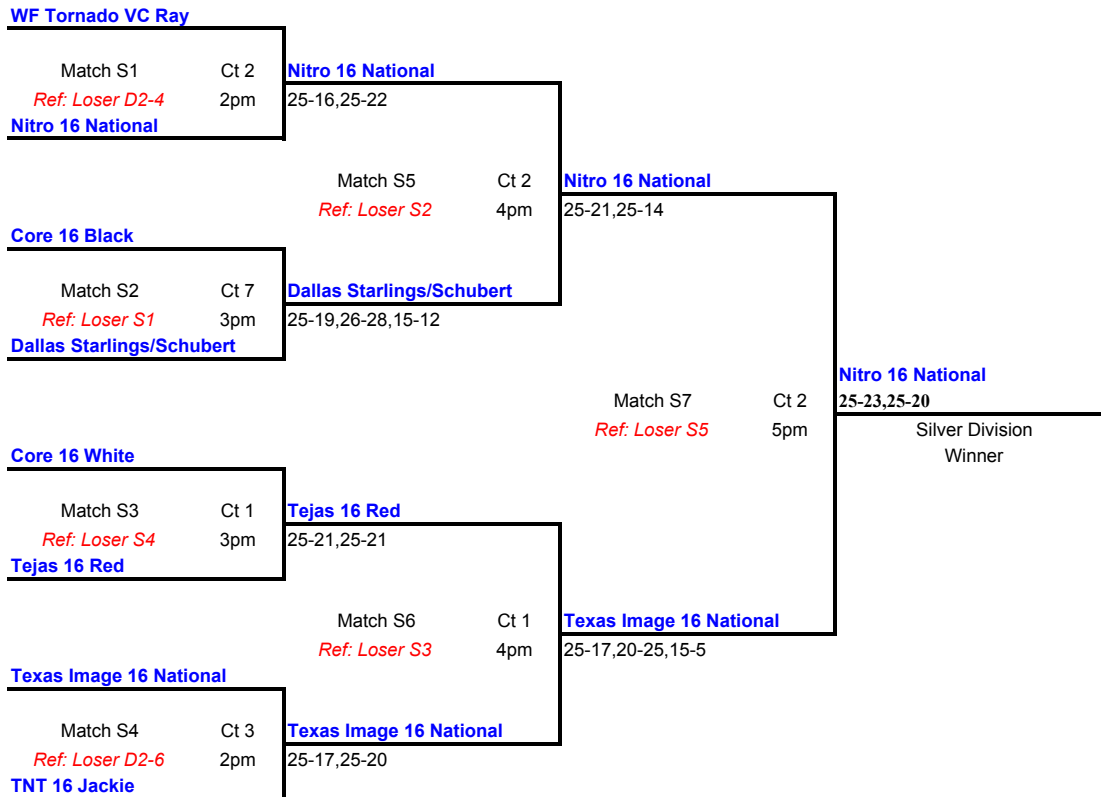

North Texas Invitational

March 25-26, 2006

SUNDAY - SILVER BRACKET PLAYOFF - 16's DIVISION