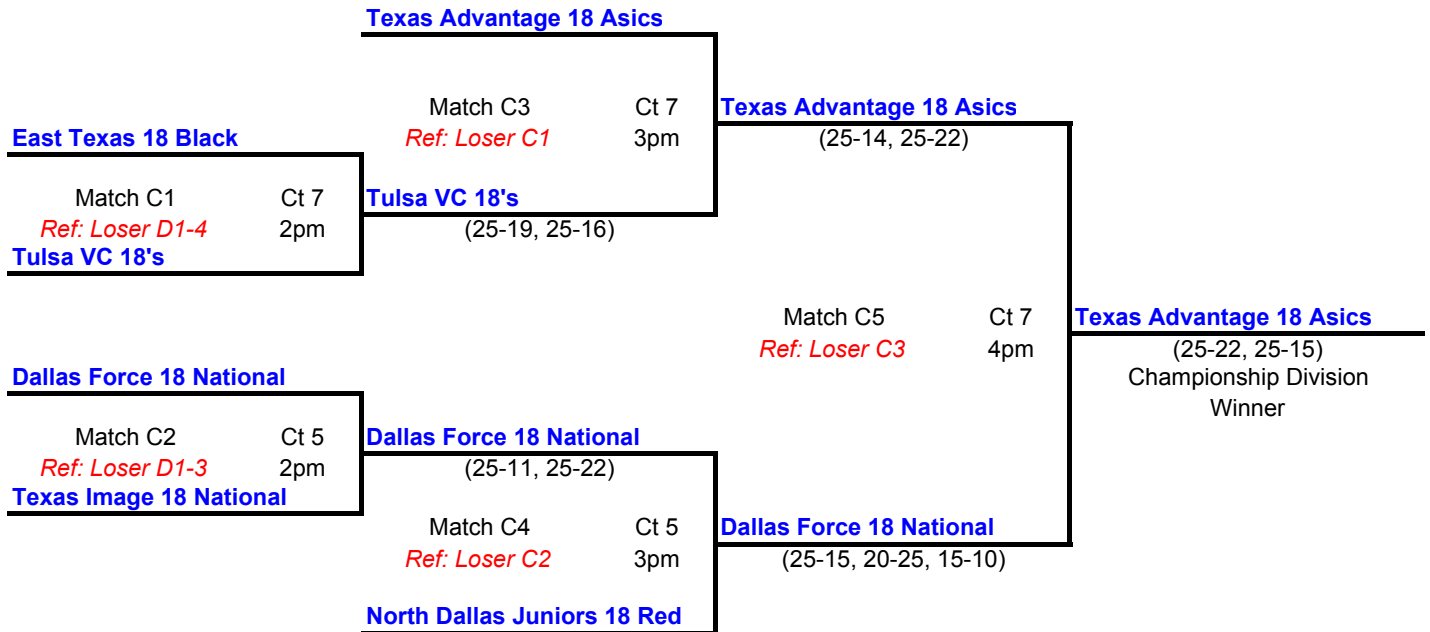

North Dallas Juniors 18 Red

Match D1-2	Ct 2	North Dallas Juniors 18 Red
<i>Ref: Loser D1-6</i>	2pm	(25-16, 25-20)
Texas Assault 18 Kaepa		

Skyline Juniors 18 National

Match D1-6	Ct 1	Texas Image 18 National
<i>Ref: Pool 2 - 1st</i>	1pm	(25-27, 25-18, 16-14)
Texas Image 18 National		

 = Teams must work/ref the 1PM match on the same court you play on

 = Teams must work/ref the 1PM match on the designated court

LOSING TEAMS MUST WORK/REF THE FOLLOWING MATCH ON THE SAME COURT UNLESS NOTED OTHERWISE

March 25-26, 2006

CHAMPIONSHIP BRACKET - 18 & UNDER DIVISION

GOLD BRACKET - 18 & UNDER DIVISION

North Texas Invitational

March 25-26, 2006

SILVER BRACKET - 18 & UNDER DIVISION