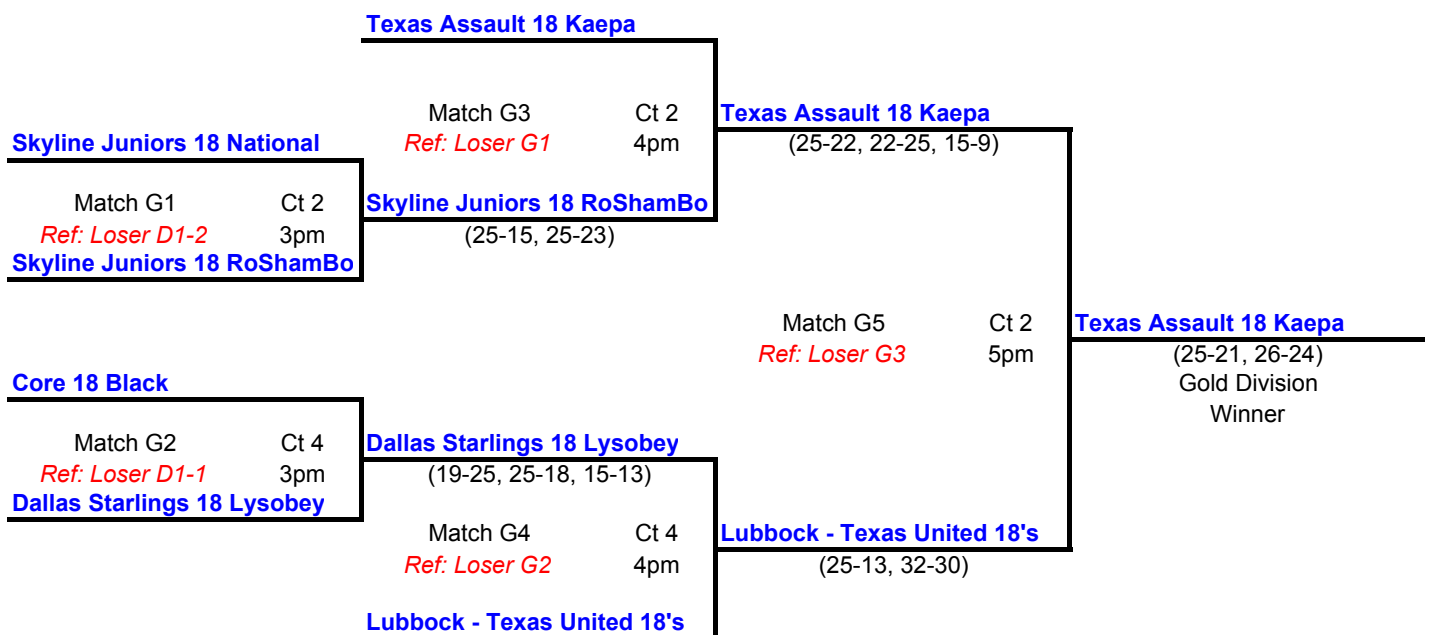

North Dallas Juniors 18 Red

Match D1-2	Ct 2	North Dallas Juniors 18 Red
<i>Ref: Loser D1-6</i>	2pm	(25-16, 25-20)
Texas Assault 18 Kaepa		

Skyline Juniors 18 National

Match D1-6	Ct 1	Texas Image 18 National
<i>Ref: Pool 2 - 1st</i>	1pm	(25-27, 25-18, 16-14)
Texas Image 18 National		

ALL MATCHES WILL BE BEST 2 OUT OF 3. THE FIRST TWO GAMES WILL BE TO 25 POINTS RALLY SCORE, WIN BY TWO, NO CAP. THE THIRD GAME WILL BE TO 15 POINTS RALLY SCORE, WIN BY TWO, NO CAP.

North Texas Invitational

March 25-26, 2006

CHAMPIONSHIP BRACKET - 18 & UNDER DIVISION

GOLD BRACKET - 18 & UNDER DIVISION

North Texas Invitational

March 25-26, 2006

SILVER BRACKET - 18 & UNDER DIVISION